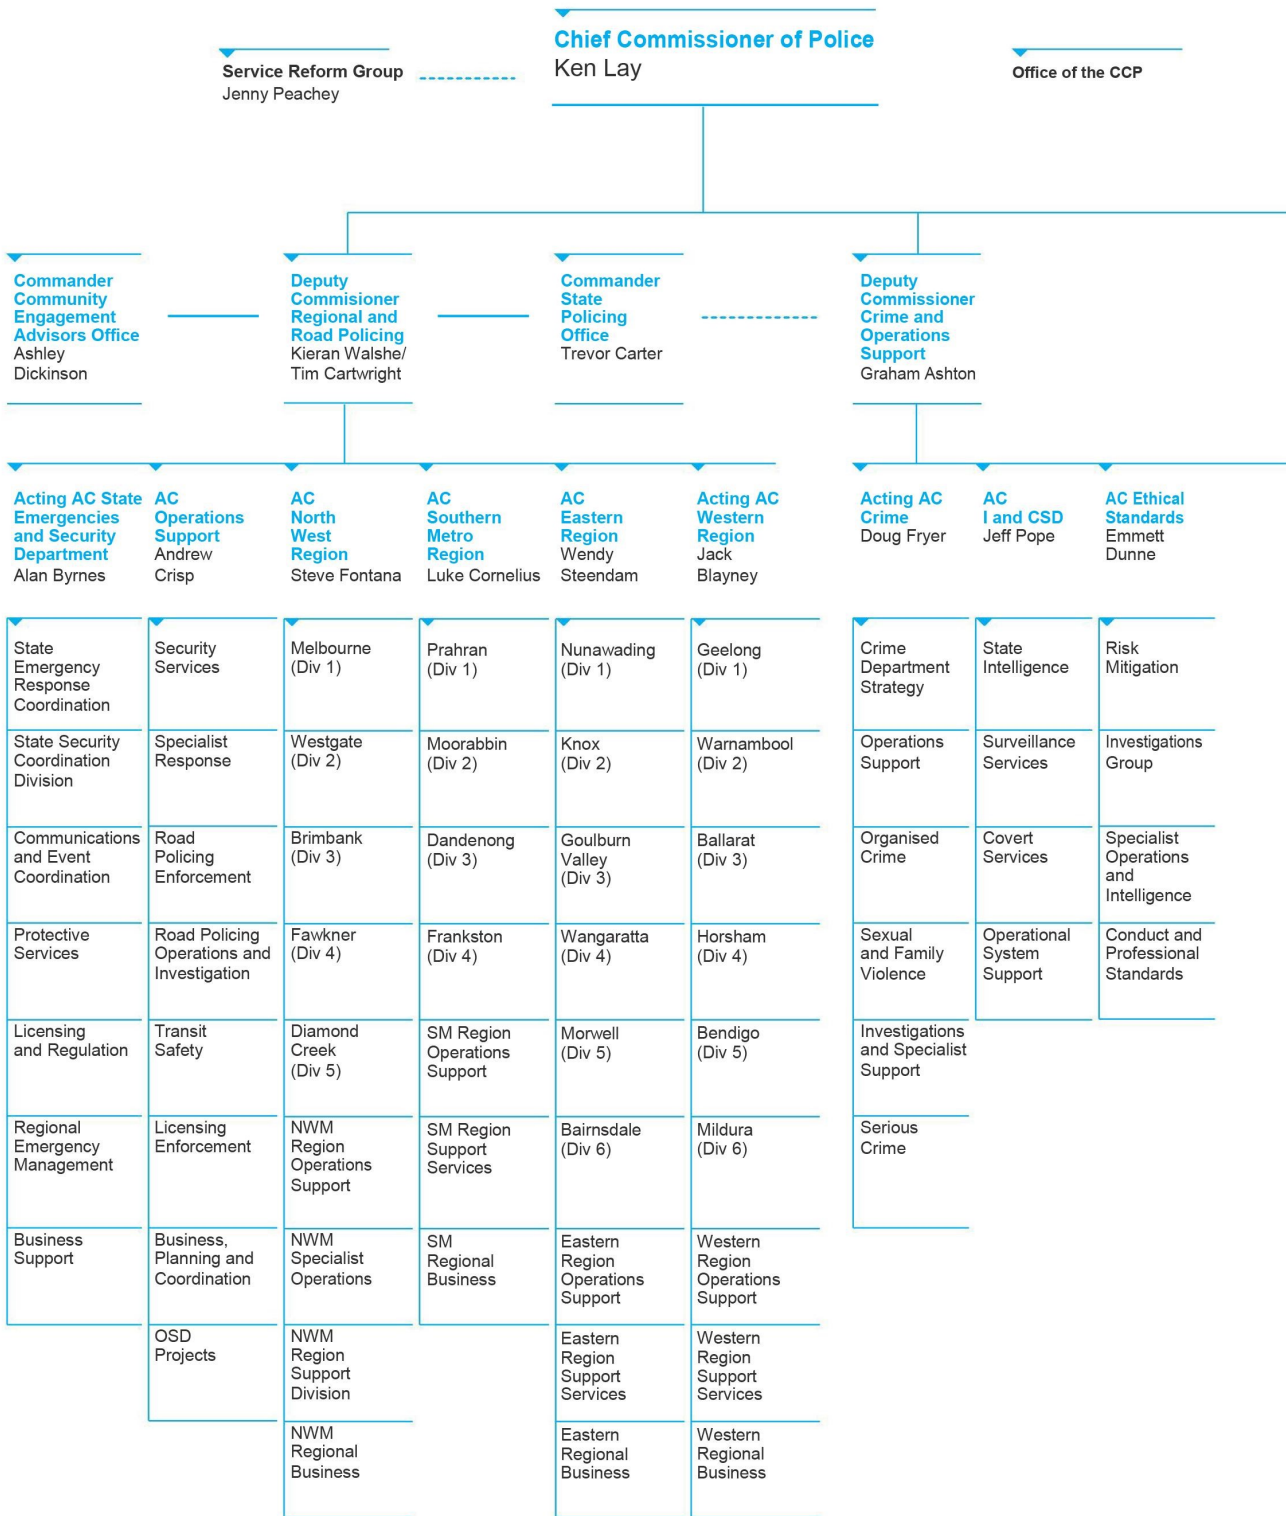

**Organisational chart -  
Extract from Annual Report  
2011-2012**

**Victoria Police Organisational Structure as at 30 June 2012**

**AC** Assistant Commissioner  
**I and CSD** Intelligence and Covert Support Department  
**IMSSD** Information Management Standards and Security Division  
 The Victorian Government Solicitors Office is a non-Victoria Police body