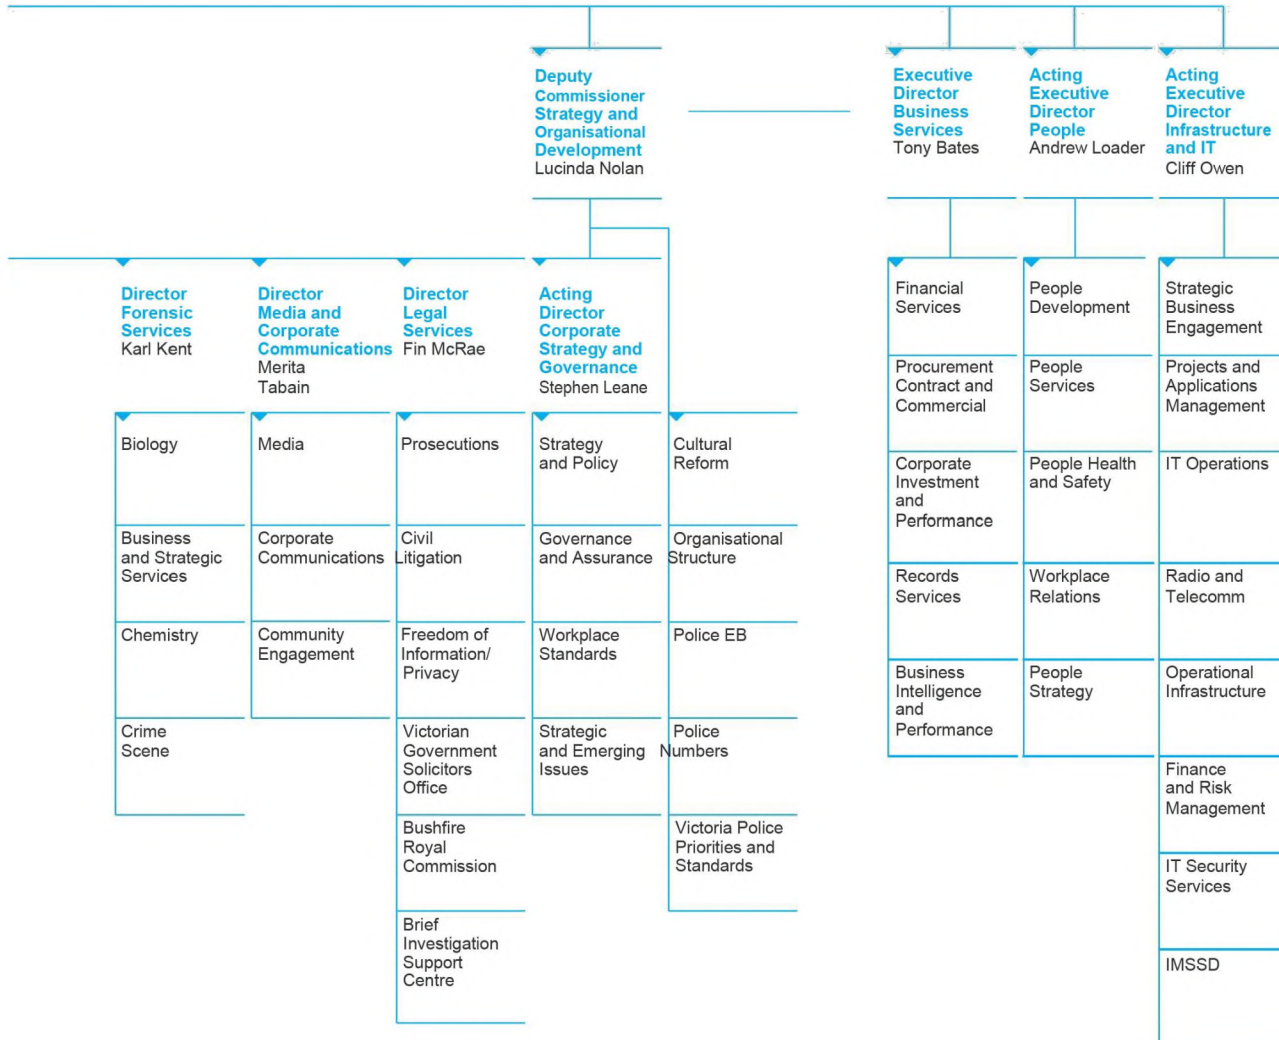

**Organisational chart -  
Extract from Annual Report  
2011-2012**

**Victoria Police Organisational Structure as at 30 June 2012**

**AC** Assistant Commissioner  
**I and CSD** Intelligence and Covert Support Department  
**IMSSD** Information Management Standards and Security Division  
 The Victorian Government Solicitors Office is a non-Victoria Police body